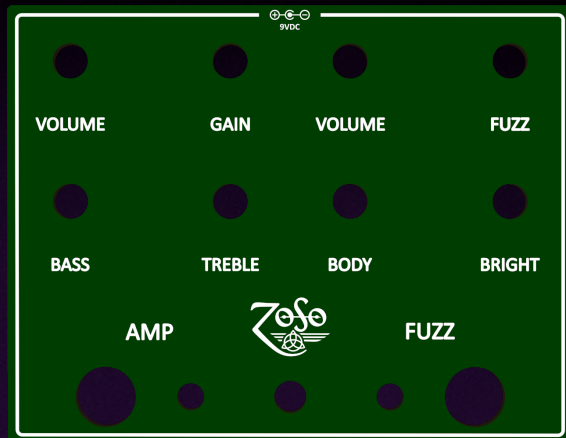

Nostalgia Tone

PCB CONTROL PLATES

CUSTOM PCB CONTROL PLATES FOR DIY PEDAL BUILDERS

KICKER - SINGLE - 125B

Harbinger Fuzz - SINGLE - 125B

DUMBLETONE - SINGLE - 125B

PlexAmp - SINGLE - 125B

DELAY - SINGLE - 125B

60s OVERDRIVE - SINGLE - 125B

NostalgiaTone TWEED - SINGLE - 125B

COMPRESSOR - SINGLE - 125B

BRITISH CHARLIE - SINGLE - 125B

9VDC

Nostalgia Tone

PCB CONTROL PLATES

CUSTOM PCB CONTROL PLATES FOR DIY PEDAL BUILDERS

THE MULE - SINGLE - 125B

GYPSY FUZZ - SINGLE - 125B

CHORUS PT2399 - SINGLE - 125B

"2112" - Dual Combo - 1590BB2

ZoSo Tone - Dual Combo - 1590BB2

BRIDGE OF SIGHS - Dual Combo - 1590BB2

BAND OF GYPSIES - Dual Combo - 1590BB2

9VDC

Nostalgi Tone

PCB CONTROL PLATES

CUSTOM PCB CONTROL PLATES FOR DIY PEDAL BUILDERS

DSOTM - Triple Combo - 1590DD

SPACE MODULATOR - Triple Combo - 1590DD

VOODOO REDUX - Triple Combo - 1590DD

..More Coming Soon