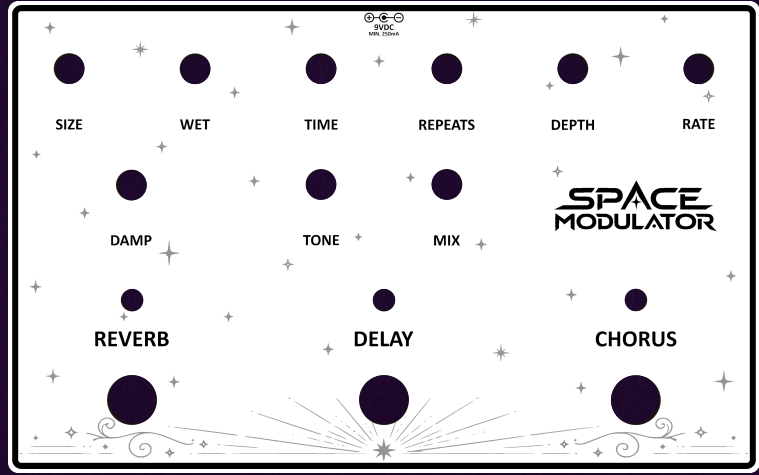

THE MULE - SINGLE - 125B

GYPSY FUZZ - SINGLE - 125B

CHORUS PT2399 - SINGLE - 125B

"2112" - Dual Combo - 1590BB2

ZoSo Tone - Dual Combo - 1590BB2

BRIDGE OF SIGHS - Dual Combo - 1590BB2

BAND OF GYPSIES - Dual Combo - 1590BB2

9VDC

Nostalgi Tone

PCB CONTROL PLATES

CUSTOM PCB CONTROL PLATES FOR DIY PEDAL BUILDERS

DSOTM - Triple Combo - 1590DD

SPACE MODULATOR - Triple Combo - 1590DD

VOODOO REDUX - Triple Combo - 1590DD

..More Coming Soon